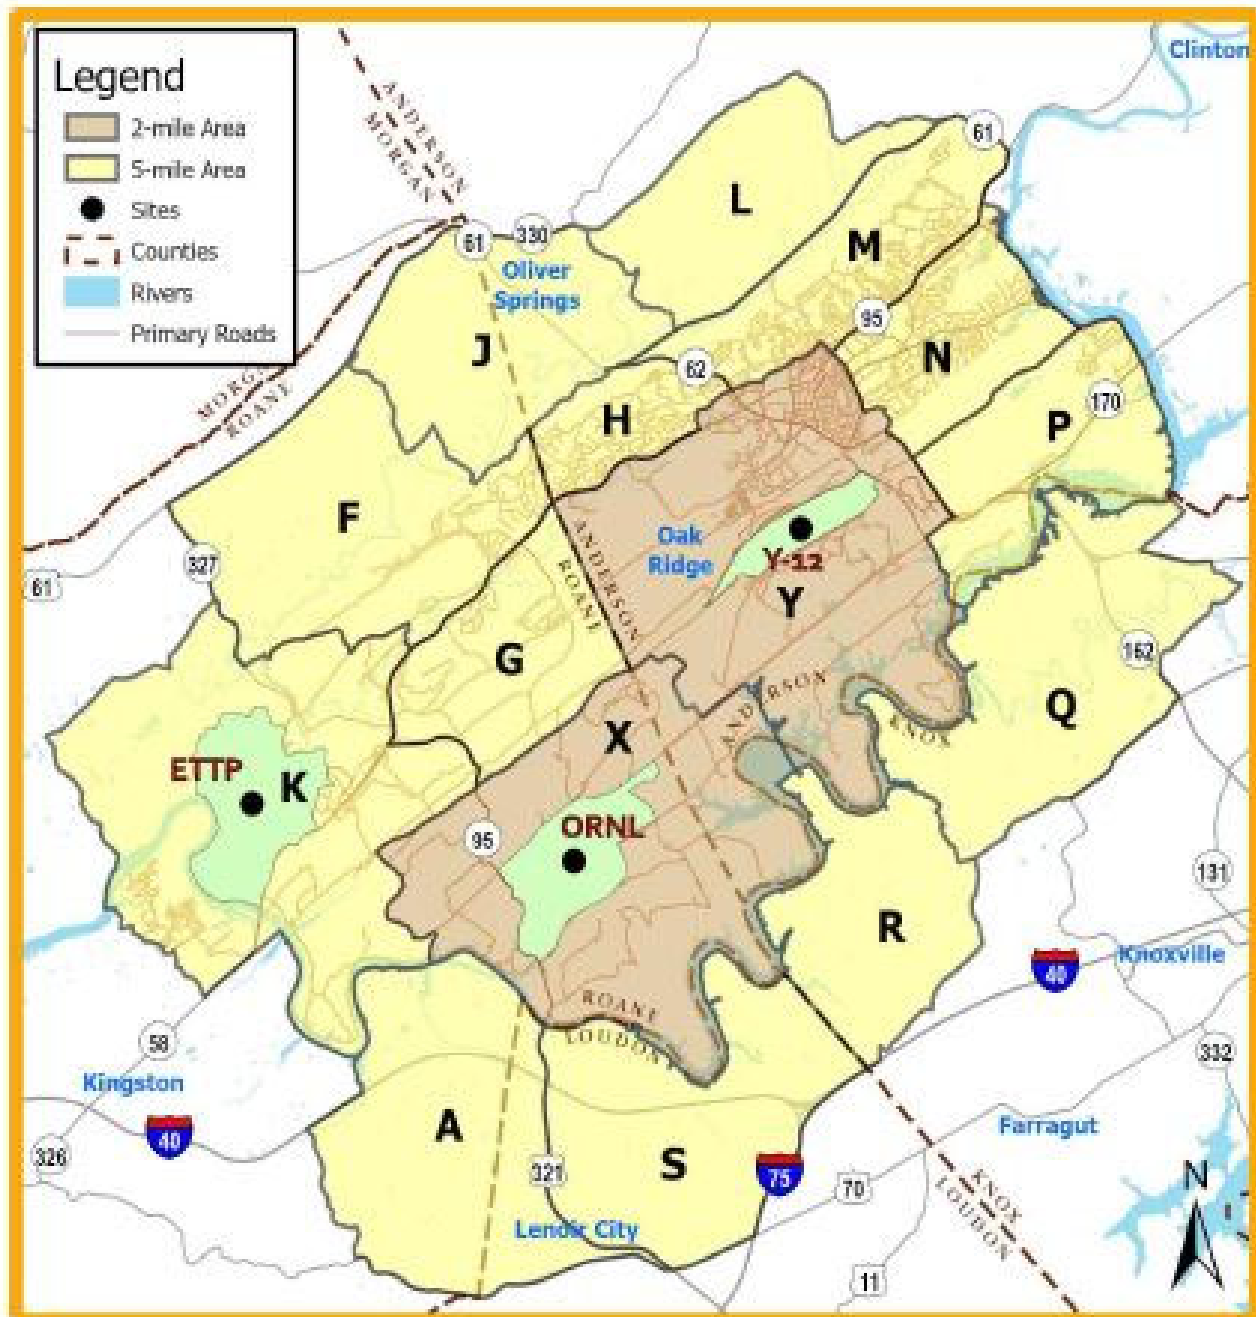

# EMERGENCY PLANNING SECTORS

## HOW TO FIND MY SECTOR

It's very important to know the sector where you live or work if an emergency occurs on the Oak Ridge Reservation. EAS messages, local alert notifications, and social media will give the sector(s) that have been affected. TEMA offers a sector finder tool where residents can input their address and determine their sector. [Go to the Sector Finder Tool](#) to identify if you live or work in a 5-mile radius of an emergency planning zone.